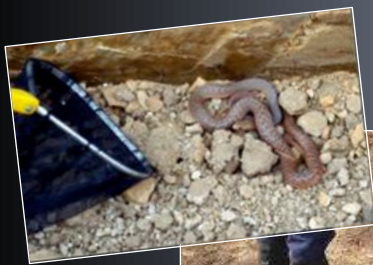

## Fauna Equipment & Supplies

Evolution Fauna Consultancy & Services

Trench Animal Refuge

Matting

- Pipeline trench animal refuge's (two styles, made to order)
- Pipeline Kato Funnel traps / Funnel traps
- Dam / Pit / Frac Pond grip matting (various colours, styles)
- Pipeline Poles / Nets / Hooks / Hoops
- Snake bags / Hoops / Hooks
- Animal holding & transport bags (calico / cotton, all sizes)
- Animal buoyancy ladders / platforms
- Construction of specialised equipment and more....