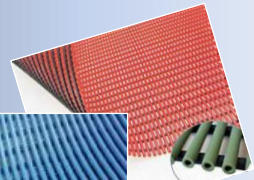

## Fauna Equipment & Supplies

Evolution Fauna Consultancy & Services

Trench Animal Refuge

Matting

- Pipeline trench animal refuge's (two styles, made to order)
- Pipeline Kato Funnel traps / Funnel traps
- Dam / Pit / Frac Pond grip matting (various colours, styles)
- Pipeline Poles / Nets / Hooks / Hoops
- Snake bags / Hoops / Hooks
- Animal holding & transport bags (calico / cotton, all sizes)
- Animal buoyancy ladders / platforms
- Construction of specialised equipment and more....